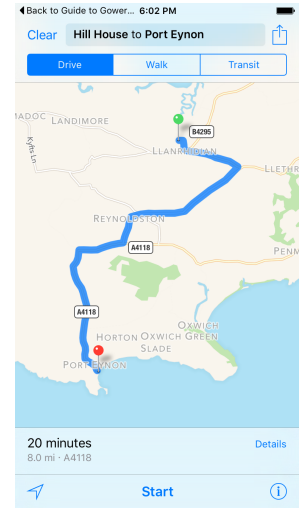

Android Smartphone App

Planning a holiday in the Gower peninsula ?
Get this free mobile App now.

Scan this QR code to link to the App in Google Play

- Detailed information on over thirty unique locations
- Bays, beaches, coves and other visitor attractions
- Road and footpath directions to car parks and beaches
- Refreshments, toilet facilities and lifeguard patrols
- Duration of seasonal dog walking restrictions
- ..... and much more

Provided by Hill House holiday cottage

Llanrhidian, Swansea, SA3 1ER

Telephone 01792 391333

www.hillhousellanrhidian.co.uk

iphone App

Planning a holiday in the Gower peninsula ?
Get this free mobile App now.

Scan this QR code to link to the App in itunes

- Detailed information on over thirty unique locations
- Bays, beaches, coves and other visitor attractions
- Road and footpath directions to car parks and beaches
- Refreshments, toilet facilities and lifeguard patrols
- Duration of seasonal dog walking restrictions
- ..... and much more

Provided by Hill House holiday cottage

Llanrhidian, Swansea, SA3 1ER

Telephone 01792 391333

www.hillhousellanrhidian.co.uk